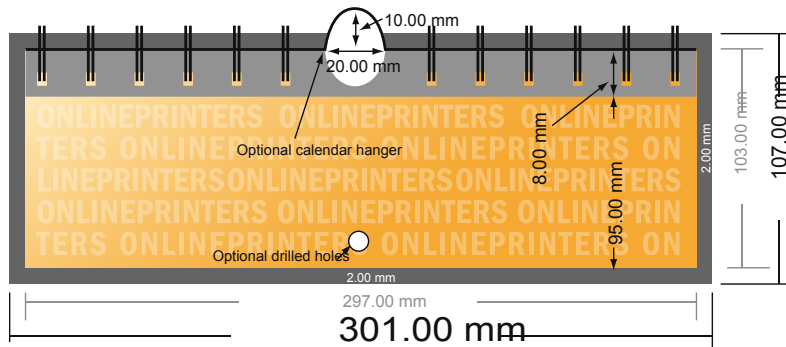

Wire-o Wall Calendars

DIN-A4 Half • Landscape

- Data format (incl. 2.00 mm bleed): 30.10 x 10.70 cm
- Trimmed size: 29.70 x 10.30 cm
- Front side and reverse side dimensions are identical.
- **Safety margin**
Maintaining 4 mm space between the text/information and the edge of the trimmed format prevents undesirable cuts.

Please note:

- Allow for trim allowance and safety margin according to instructions.
- Arrange background graphics, images or graphics up to the edge of the data format.
- Tolerances may occur during production due to cutting, punching and folding processes.
- This sketch is not drawn to scale.
- Printing data: Instructions and templates can be found under the menu item "Printing data" at www.onlineprinters.com.