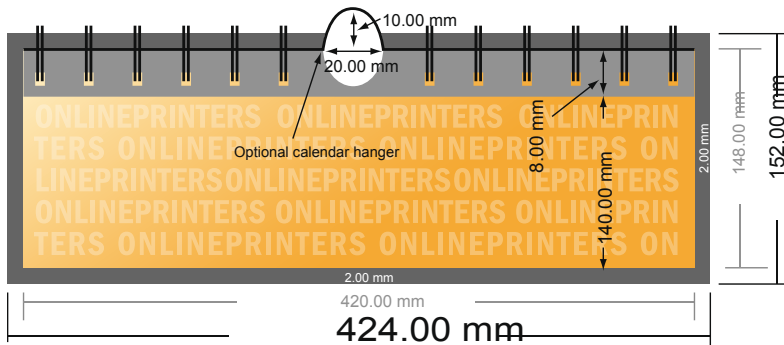

Wire-o Wall Calendars

DIN-A3 Half • Landscape

- Data format (incl. 2.00 mm bleed): 42.40 x 15.20 cm

- Trimmed size: 42.00 x 14.80 cm

- **Safety margin**
Maintaining 4 mm space between the text/information and the edge of the trimmed format prevents undesirable cuts.

Please note:

- Allow for trim allowance and safety margin according to instructions.
- Arrange background graphics, images or graphics up to the edge of the data format.
- Tolerances may occur during production due to cutting, punching and folding processes.
- This sketch is not drawn to scale.
- Printing data: Instructions and templates can be found under the menu item "Printing data" at www.onlineprinters.com.