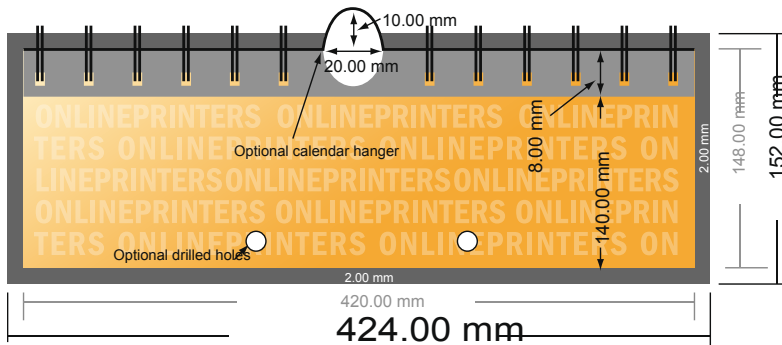

Wire-o Wall Calendars

DIN-A3 Half • Landscape

- Data format (incl. 2.00 mm bleed): 42.40 x 15.20 cm
- Trimmed size: 42.00 x 14.80 cm
- Front side and reverse side dimensions are identical.
- **Safety margin**
Maintaining 4 mm space between the text/information and the edge of the trimmed format prevents undesirable cuts.

Please note:

- Allow for trim allowance and safety margin according to instructions.
- Arrange background graphics, images or graphics up to the edge of the data format.
- Tolerances may occur during production due to cutting, punching and folding processes.
- This sketch is not drawn to scale.
- Printing data: Instructions and templates can be found under the menu item "Printing data" at www.onlineprinters.com.