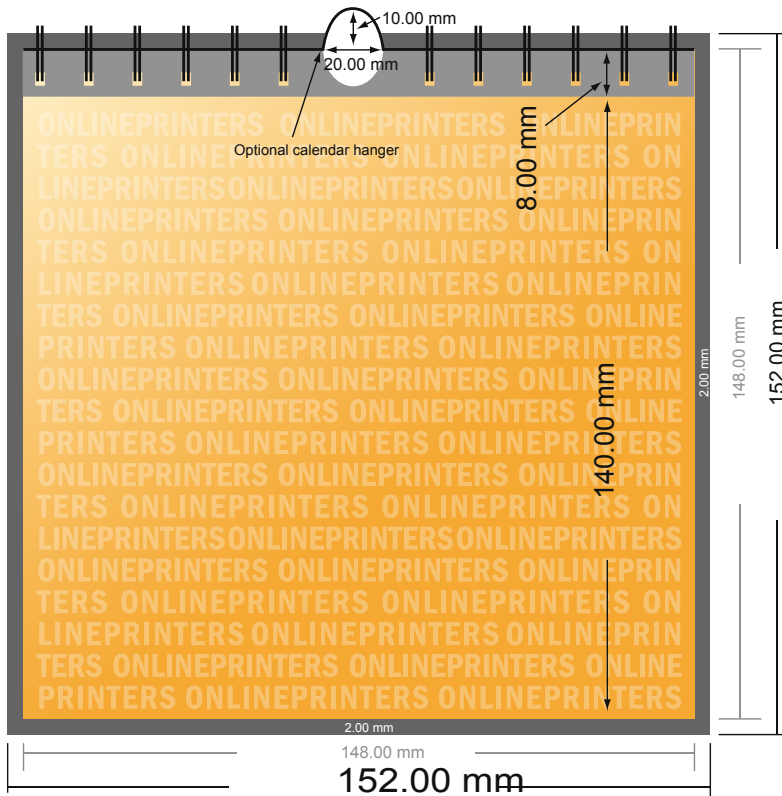

Wire-o Wall Calendars

A5-Square

- Data format (incl. 2.00 mm bleed): 15.20 x 15.20 cm

- Trimmed size: 14.80 x 14.80 cm

- **Safety margin**
Maintaining 4 mm space between the text/information and the edge of the trimmed format prevents undesirable cuts.

Please note:

- Allow for trim allowance and safety margin according to instructions.
- Arrange background graphics, images or graphics up to the edge of the data format.
- Tolerances may occur during production due to cutting, punching and folding processes.
- This sketch is not drawn to scale.
- Printing data: Instructions and templates can be found under the menu item "Printing data" at www.onlineprinters.com.