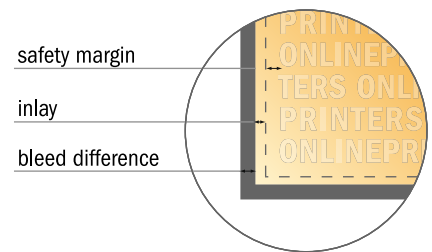

Fabric Posters, print incl. aluminium profiles

DIN-B1 • Portrait

- Data format (incl. 10.00 mm inlay): 72.00 x 102.00 cm
- Trimmed size: 70.00 x 100.00 cm
- **Safety margin**
Maintaining 4 mm space between the text/information and the edge of the trimmed format prevents undesirable cuts.

Please note:

- Allow for trim allowance and safety margin according to instructions.
- Arrange background graphics, images or graphics up to the edge of the data format.
- Tolerances may occur during production due to cutting, punching and folding processes.
- This sketch is not drawn to scale.
- Printing data: Instructions and templates can be found under the menu item "Printing data" at www.onlineprinters.com.