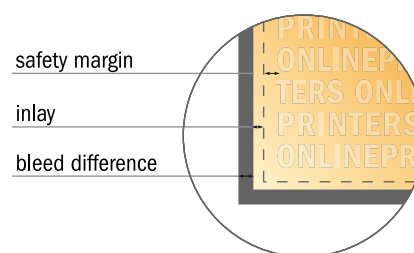

Fabric Posters, print only

DIN-B1 • Portrait

- Data format (incl. 10.00 mm inlay): 72.00 x 102.00 cm

- Trimmed size: 70.00 x 100.00 cm

- **Safety margin**
Maintaining 4 mm space between the text/information and the edge of the trimmed format prevents undesirable cuts.

**Please note:**

- Allow for trim allowance and safety margin according to instructions.
- Arrange background graphics, images or graphics up to the edge of the data format.
- Tolerances may occur during production due to cutting, punching and folding processes.
- This sketch is not drawn to scale.
- Printing data: Instructions and templates can be found under the menu item "Printing data" at www.onlineprinters.com.