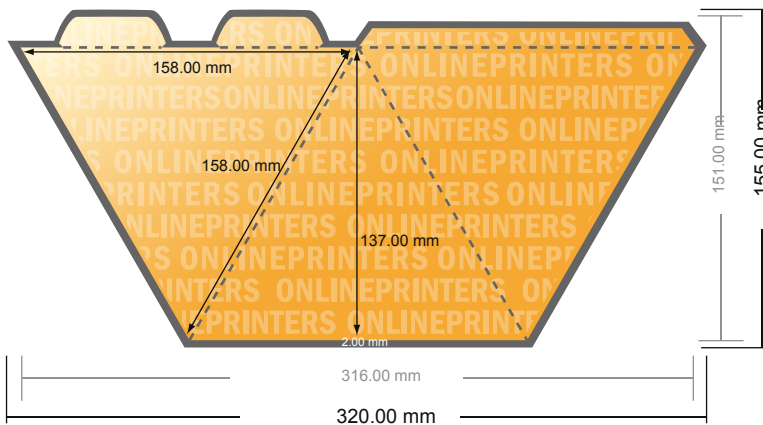

Displays

Pyramid small 3-sided • Portrait

- Data format
(incl. 2.00 mm bleed):
32.00 x 15.50 cm
- Trimmed size (open):
31.60 x 15.10 cm
- Trimmed size (closed):
15.80 x 13.70 x 15.80 cm

- **Safety margin**
Maintaining 4 mm space between the text/information and the edge of the trimmed format prevents undesirable cuts.

Please note:

- Allow for trim allowance and safety margin according to instructions.
- Arrange background graphics, images or graphics up to the edge of the data format.
- Tolerances may occur during production due to cutting, punching and folding processes.
- This sketch is not drawn to scale.
- Printing data: Instructions and templates can be found under the menu item "Printing data" at www.onlineprinters.com.