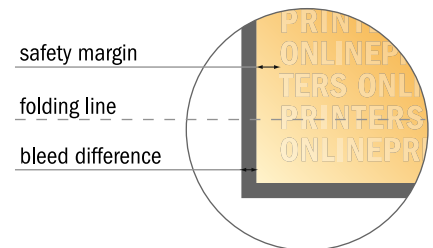

Displays

Pyramid small 3-sided • Portrait

- Data format
(incl. 2.00 mm bleed):
32.00 x 15.50 cm
- Trimmed size (open):
31.60 x 15.10 cm
- Trimmed size (closed):
15.80 x 13.70 x 15.80 cm

- **Safety margin**
Maintaining 4 mm space between the text/information and the edge of the trimmed format prevents undesirable cuts.

Please note:

- Allow for trim allowance and safety margin according to instructions.
- Arrange background graphics, images or graphics up to the edge of the data format.
- Tolerances may occur during production due to cutting, punching and folding processes.
- This sketch is not drawn to scale.
- Printing data: Instructions and templates can be found under the menu item "Printing data" at www.onlineprinters.com.