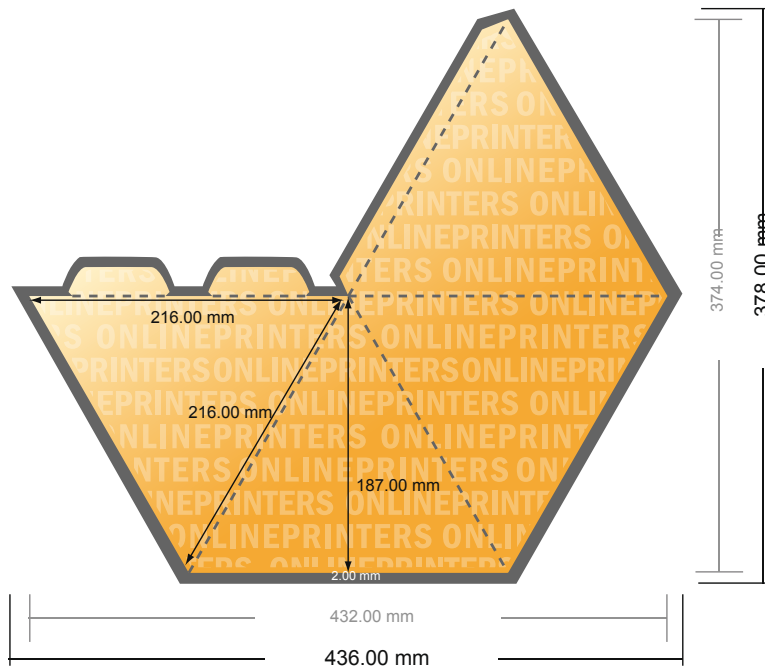

## Displays

Pyramid large 4-sided • Portrait

- Data format (incl. 2.00 mm bleed): 43.60 x 37.80 cm
- Trimmed size (open): 43.20 x 37.40 cm
- Trimmed size (closed): 21.60 x 21.60 x 18.70 cm

- **Safety margin**  
Maintaining 4 mm space between the text/information and the edge of the trimmed format prevents undesirable cuts.

### Please note:

- Allow for trim allowance and safety margin according to instructions.
- Arrange background graphics, images or graphics up to the edge of the data format.
- Tolerances may occur during production due to cutting, punching and folding processes.
- This sketch is not drawn to scale.
- Printing data: Instructions and templates can be found under the menu item "Printing data" at [www.onlineprinters.com](http://www.onlineprinters.com).