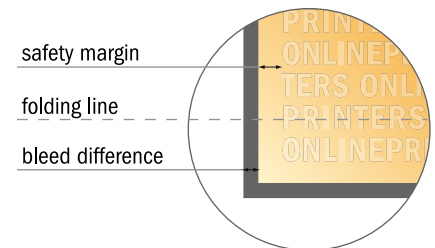

## Displays

Pyramid large 4-sided • Portrait

- Data format (incl. 2.00 mm bleed): 43.60 x 37.80 cm
- Trimmed size (open): 43.20 x 37.40 cm
- Trimmed size (closed): 21.60 x 21.60 x 18.70 cm

- **Safety margin**  
Maintaining 4 mm space between the text/information and the edge of the trimmed format prevents undesirable cuts.

### Please note:

- Allow for trim allowance and safety margin according to instructions.
- Arrange background graphics, images or graphics up to the edge of the data format.
- Tolerances may occur during production due to cutting, punching and folding processes.
- This sketch is not drawn to scale.
- Printing data: Instructions and templates can be found under the menu item "Printing data" at [www.onlineprinters.com](http://www.onlineprinters.com).