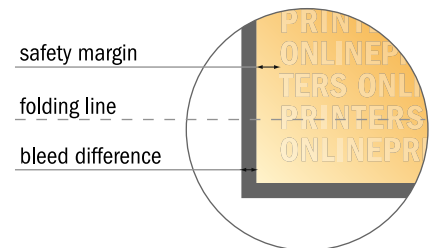

Displays

Hexagonal • Portrait

- **Data format**
(incl. 2.00 mm bleed):
29.80 x 15.20 cm
- **Trimmed size (open):**
29.40 x 14.80 cm
- **Trimmed size (closed):**
4.50 x 14.80 cm
- **Safety margin**
Maintaining 4 mm space between the text/information and the edge of the trimmed format prevents undesirable cuts.

Please note:

- Allow for trim allowance and safety margin according to instructions.
- Arrange background graphics, images or graphics up to the edge of the data format.
- Tolerances may occur during production due to cutting, punching and folding processes.
- This sketch is not drawn to scale.
- Printing data: Instructions and templates can be found under the menu item "Printing data" at www.onlineprinters.com.