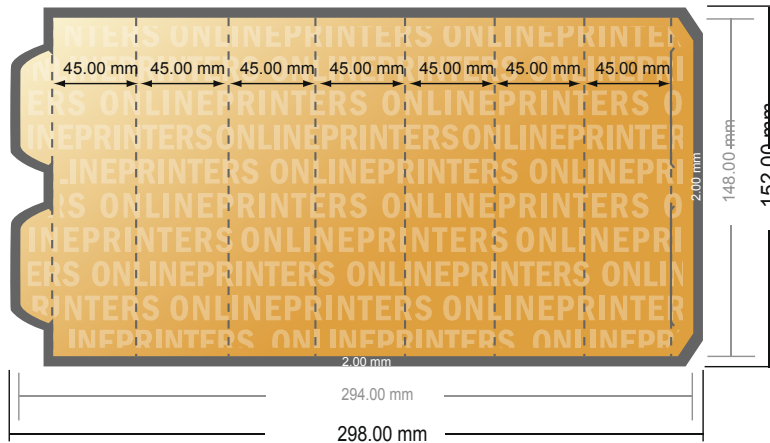

Displays

Hexagonal • Portrait

- **Data format**
(incl. 2.00 mm bleed):
29.80 x 15.20 cm
- **Trimmed size (open):**
29.40 x 14.80 cm
- **Trimmed size (closed):**
4.50 x 14.80 cm
- **Safety margin**
Maintaining 4 mm space between the text/information and the edge of the trimmed format prevents undesirable cuts.

Please note:

- Allow for trim allowance and safety margin according to instructions.
- Arrange background graphics, images or graphics up to the edge of the data format.
- Tolerances may occur during production due to cutting, punching and folding processes.
- This sketch is not drawn to scale.
- Printing data: Instructions and templates can be found under the menu item "Printing data" at www.onlineprinters.com.