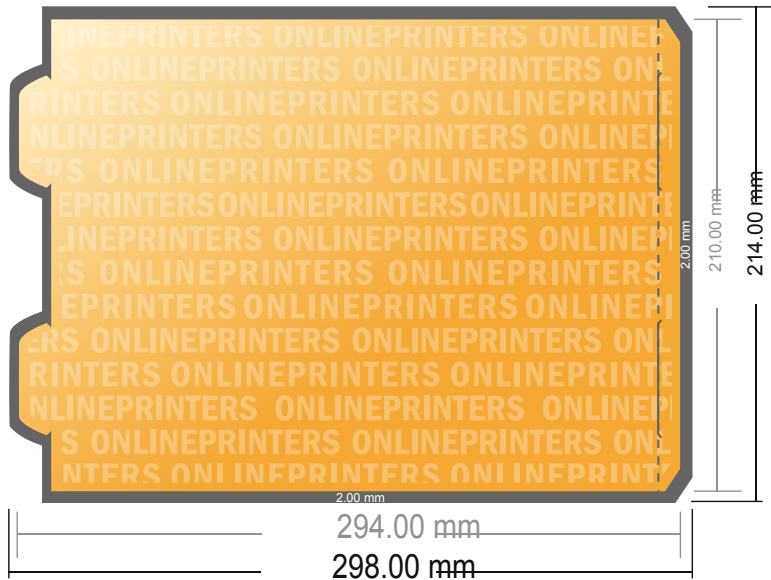

Displays

Cylinder medium • Portrait

- Data format (incl. 2.00 mm bleed): 29.80 x 21.40 cm
- Trimmed size (open): 29.40 x 21.00 cm
- Trimmed size (closed): Ø 8.60 x 21.00 cm
- **Safety margin**
Maintaining 4 mm space between the text/information and the edge of the trimmed format prevents undesirable cuts.

Please note:

- Allow for trim allowance and safety margin according to instructions.
- Arrange background graphics, images or graphics up to the edge of the data format.
- Tolerances may occur during production due to cutting, punching and folding processes.
- This sketch is not drawn to scale.
- Printing data: Instructions and templates can be found under the menu item "Printing data" at www.onlineprinters.com.