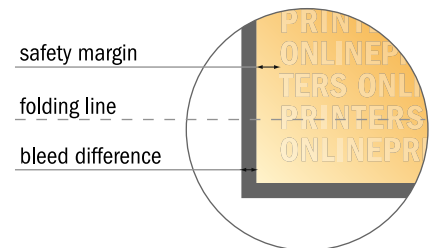

Displays

Cylinder medium • Portrait

- Data format (incl. 2.00 mm bleed): 29.80 x 21.40 cm
- Trimmed size (open): 29.40 x 21.00 cm
- Trimmed size (closed): Ø 8.60 x 21.00 cm
- **Safety margin**
Maintaining 4 mm space between the text/information and the edge of the trimmed format prevents undesirable cuts.

Please note:

- Allow for trim allowance and safety margin according to instructions.
- Arrange background graphics, images or graphics up to the edge of the data format.
- Tolerances may occur during production due to cutting, punching and folding processes.
- This sketch is not drawn to scale.
- Printing data: Instructions and templates can be found under the menu item "Printing data" at www.onlineprinters.com.