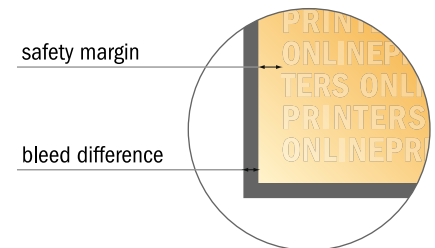

Postcards

A7

- **Data format**
(incl. 2.00 mm bleed):
7.80 x 10.90 cm
- **Trimmed size:**
7.40 x 10.50 cm
- **Front side and reverse side**
dimensions are identical.
- **Safety margin**
Maintaining 4 mm space between
the text/information and the edge
of the trimmed format prevents
undesirable cuts.

Please note:

- Allow for trim allowance and safety margin according to instructions.
- Arrange background graphics, images or graphics up to the edge of the data format.
- Tolerances may occur during production due to cutting, punching and folding processes.
- This sketch is not drawn to scale.
- Printing data: Instructions and templates can be found under the menu item "Printing data" at www.onlineprinters.com.