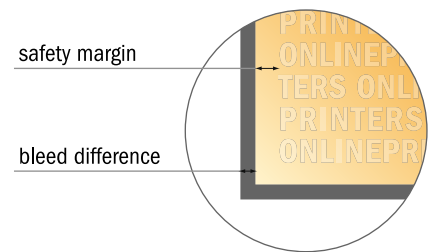

## Menus

A6 • Portrait

- Data format (incl. 2.00 mm bleed): 10.90 x 15.20 cm
- Trimmed size: 10.50 x 14.80 cm
- Safety margin: Maintaining 5.00 mm space between the text/information and the edge of the trimmed format prevents undesirable cuts.

### Please note:

- Allow for trim allowance and safety margin according to instructions.
- Arrange background graphics, images or graphics up to the edge of the data format.
- Tolerances may occur during production due to cutting, punching and folding processes.
- This sketch is not drawn to scale.
- Printing data: Instructions and templates can be found under the menu item "Printing data" at [www.onlineprinters.com](http://www.onlineprinters.com).

## Menus

A6 • Portrait

- **Data format**  
(incl. 2.00 mm bleed):  
10.90 x 15.20 cm
- **Trimmed size:**  
10.50 x 14.80 cm
- **Safety margin**  
Maintaining 5.00 mm space  
between the text/information and  
the edge of the trimmed format  
prevents undesirable cuts.