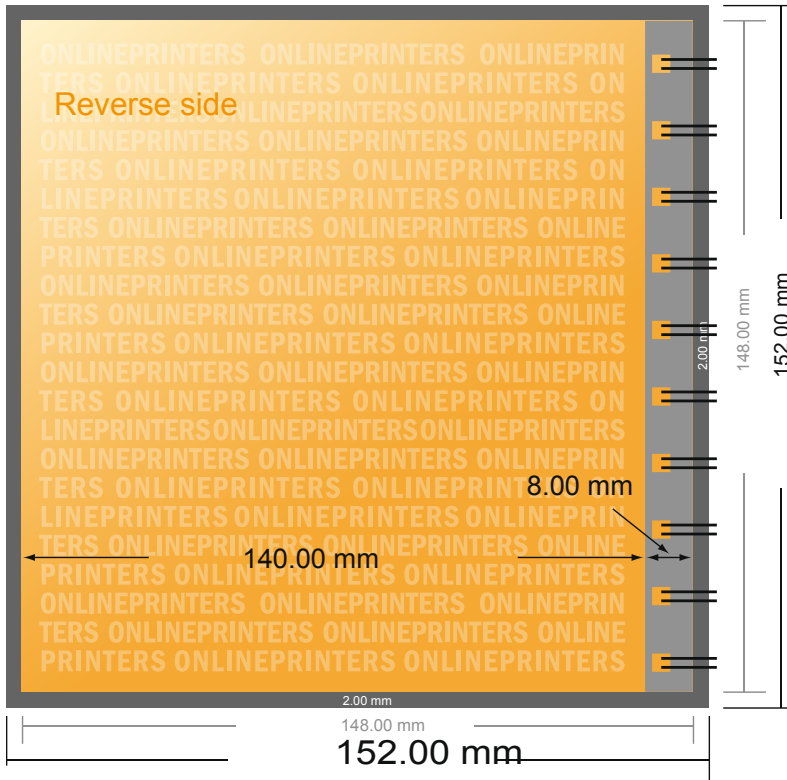

### A5-Square

- Data format (incl. 2.00 mm bleed): 15.20 x 15.20 cm
- Trimmed size: 14.80 x 14.80 cm
- Safety margin: Maintaining 5.00 mm space between the text/information and the edge of the trimmed format prevents undesirable cuts.

#### Please note:

- Allow for trim allowance and safety margin according to instructions.
- Arrange background graphics, images or graphics up to the edge of the data format.
- Tolerances may occur during production due to cutting, punching and folding processes.
- This sketch is not drawn to scale.
- Printing data: Instructions and templates can be found under the menu item "Printing data" at [www.onlineprinters.com](http://www.onlineprinters.com).

### A5-Square

- Data format  
(incl. 2.00 mm bleed):  
15.20 x 15.20 cm
- Trimmed size:  
14.80 x 14.80 cm
- **Safety margin**  
Maintaining 5.00 mm space between the text/information and the edge of the trimmed format prevents undesirable cuts.