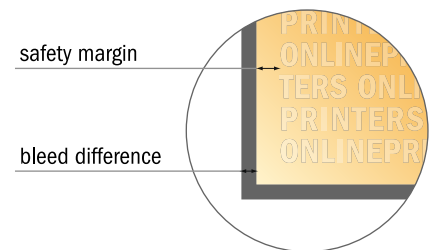

### A5-Square

- Data format (incl. 2.00 mm bleed): 15.20 x 15.20 cm
- Trimmed size: 14.80 x 14.80 cm
- Safety margin: Maintaining 5.00 mm space between the text/information and the edge of the trimmed format prevents undesirable cuts.

#### Please note:

- Allow for trim allowance and safety margin according to instructions.
- Arrange background graphics, images or graphics up to the edge of the data format.
- Tolerances may occur during production due to cutting, punching and folding processes.
- This sketch is not drawn to scale.
- Printing data: Instructions and templates can be found under the menu item "Printing data" at [www.onlineprinters.com](http://www.onlineprinters.com).

### A5-Square

- Data format  
(incl. 2.00 mm bleed):  
15.20 x 15.20 cm
- Trimmed size:  
14.80 x 14.80 cm
- **Safety margin**  
Maintaining 5.00 mm space between the text/information and the edge of the trimmed format prevents undesirable cuts.