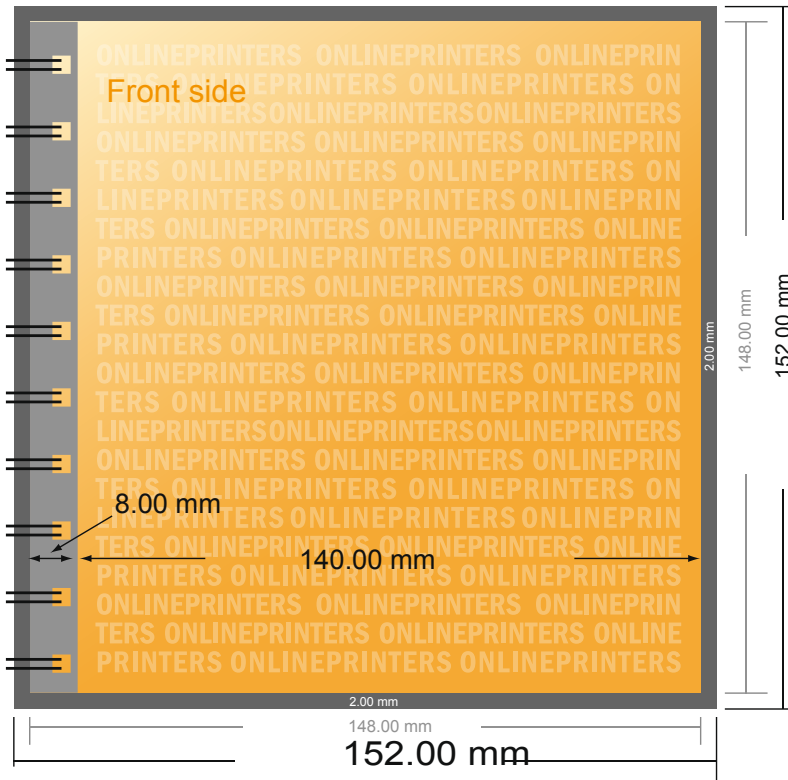

### A5-Square

- Data format (incl. 2.00 mm bleed): 15.20 x 15.20 cm
- Trimmed size: 14.80 x 14.80 cm
- Safety margin: Maintaining 5.00 mm space between the text/information and the edge of the trimmed format prevents undesirable cuts.

#### Please note:

- Allow for trim allowance and safety margin according to instructions.
- Arrange background graphics, images or graphics up to the edge of the data format.
- Tolerances may occur during production due to cutting, punching and folding processes.
- This sketch is not drawn to scale.
- Printing data: Instructions and templates can be found under the menu item "Printing data" at [www.onlineprinters.com](http://www.onlineprinters.com).

### A5-Square

- Data format  
(incl. 2.00 mm bleed):  
15.20 x 15.20 cm
- Trimmed size:  
14.80 x 14.80 cm
- **Safety margin**  
Maintaining 5.00 mm space between the text/information and the edge of the trimmed format prevents undesirable cuts.