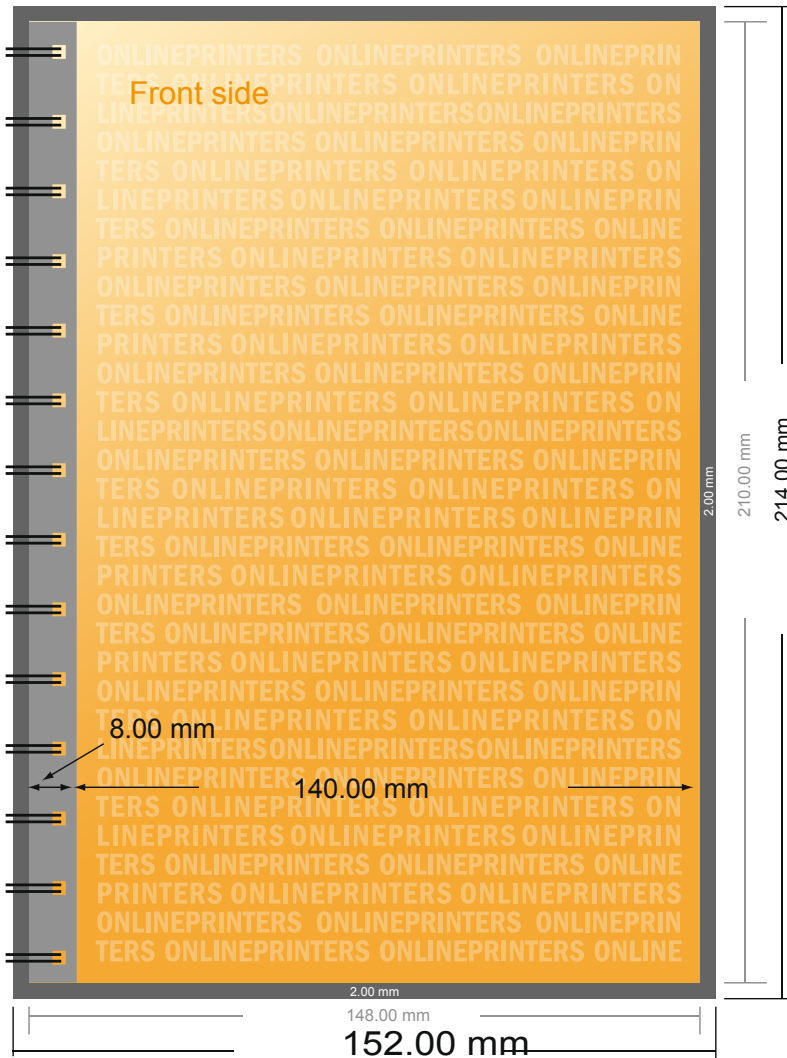

Menus

A5 • Portrait

- **Data format**
(incl. 2.00 mm bleed):
15.20 x 21.40 cm
- **Trimmed size:**
14.80 x 21.00 cm
- **Safety margin**
Maintaining 5.00 mm space between the text/information and the edge of the trimmed format prevents undesirable cuts.

Please note:

- Allow for trim allowance and safety margin according to instructions.
- Arrange background graphics, images or graphics up to the edge of the data format.
- Tolerances may occur during production due to cutting, punching and folding processes.
- This sketch is not drawn to scale.
- Printing data: Instructions and templates can be found under the menu item "Printing data" at www.onlineprinters.com.