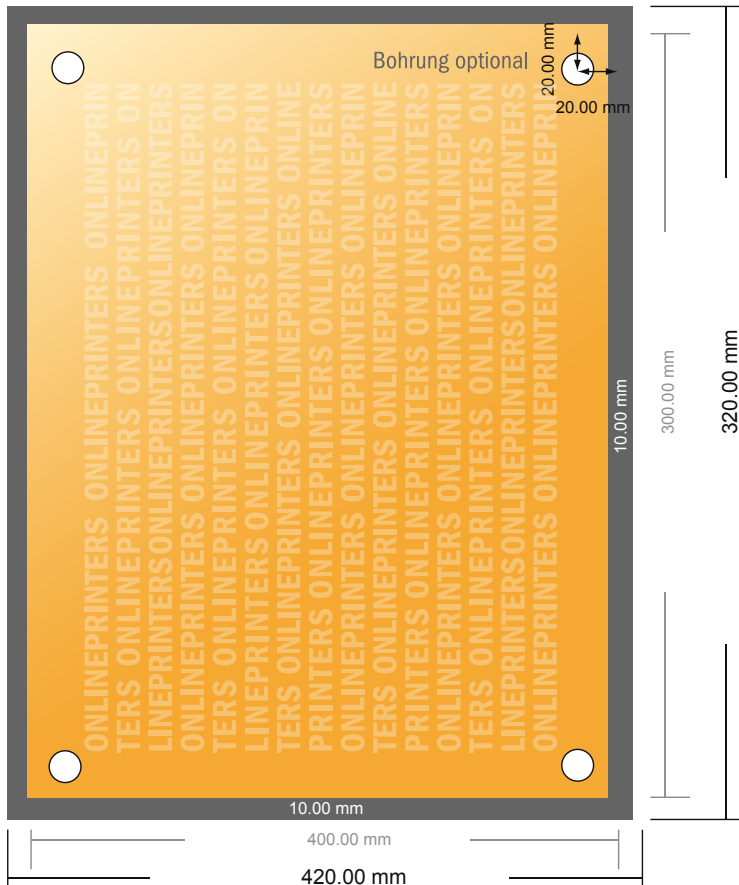

Advertising signs

40.0 x 30.0 cm

- Data format (incl. 10.00 mm bleed): 42.00 x 32.00 cm

- Trimmed size: 40.00 x 30.00 cm

- **Safety margin**
Maintaining 4 mm space between the text/information and the edge of the trimmed format prevents undesirable cuts.

Please note:

- Allow for trim allowance and safety margin according to instructions.
- Arrange background graphics, images or graphics up to the edge of the data format.
- Tolerances may occur during production due to cutting, punching and folding processes.
- This sketch is not drawn to scale.
- Printing data: Instructions and templates can be found under the menu item "Printing data" at www.onlineprinters.com.