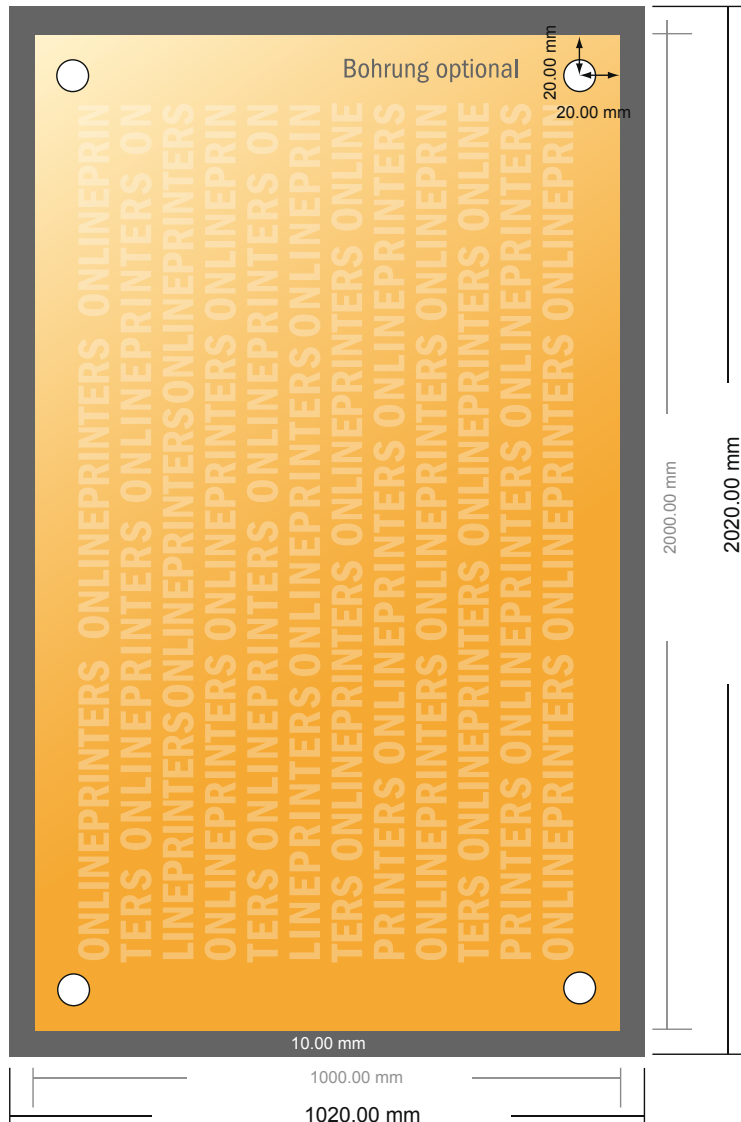

## Advertising signs

200.0 x 100.0 cm

- Data format (incl. 10.00 mm bleed): 202.00 x 102.00 cm

- Trimmed size: 200.00 x 100.00 cm

- **Safety margin**  
Maintaining 4 mm space between the text/information and the edge of the trimmed format prevents undesirable cuts.

### Please note:

- Allow for trim allowance and safety margin according to instructions.
- Arrange background graphics, images or graphics up to the edge of the data format.
- Tolerances may occur during production due to cutting, punching and folding processes.
- This sketch is not drawn to scale.
- Printing data: Instructions and templates can be found under the menu item "Printing data" at [www.onlineprinters.com](http://www.onlineprinters.com).