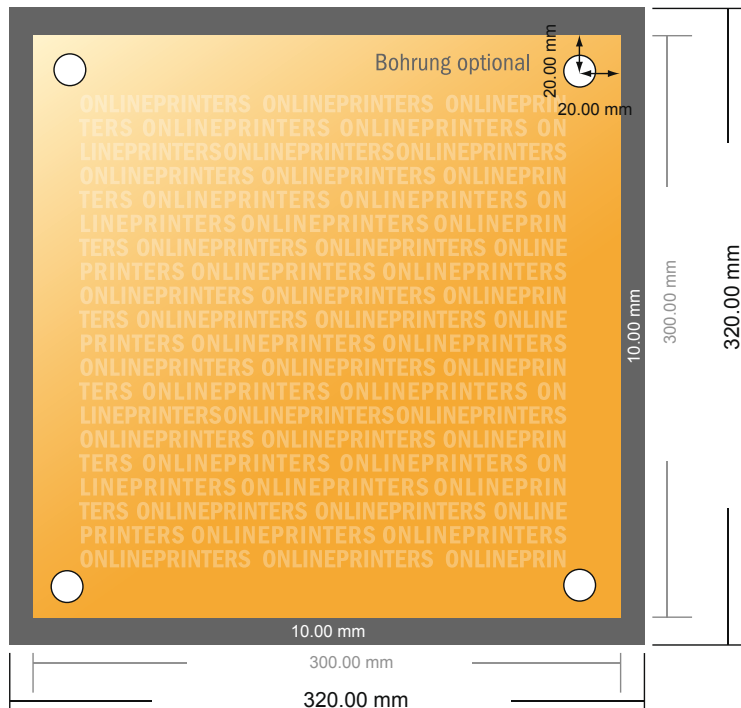

Advertising signs

30.0 x 30.0 cm

- Data format (incl. 10.00 mm bleed): 32.00 x 32.00 cm

- Trimmed size: 30.00 x 30.00 cm

- **Safety margin**
Maintaining 4 mm space between the text/information and the edge of the trimmed format prevents undesirable cuts.

Please note:

- Allow for trim allowance and safety margin according to instructions.
- Arrange background graphics, images or graphics up to the edge of the data format.
- Tolerances may occur during production due to cutting, punching and folding processes.
- This sketch is not drawn to scale.
- Printing data: Instructions and templates can be found under the menu item "Printing data" at www.onlineprinters.com.