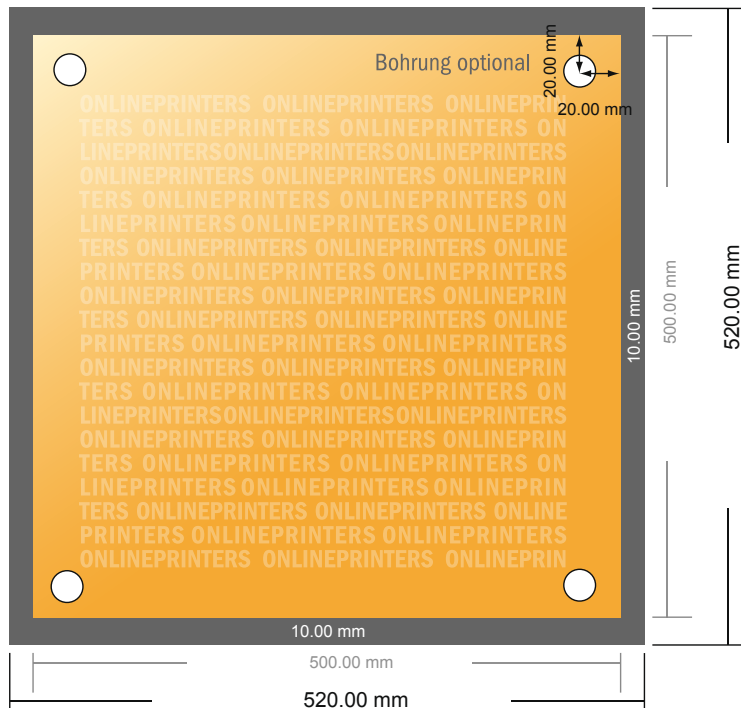

Advertising signs

50.0 x 50.0 cm

- Data format (incl. 10.00 mm bleed): 52.00 x 52.00 cm

- Trimmed size: 50.00 x 50.00 cm

- **Safety margin**
Maintaining 4 mm space between the text/information and the edge of the trimmed format prevents undesirable cuts.

Please note:

- Allow for trim allowance and safety margin according to instructions.
- Arrange background graphics, images or graphics up to the edge of the data format.
- Tolerances may occur during production due to cutting, punching and folding processes.
- This sketch is not drawn to scale.
- Printing data: Instructions and templates can be found under the menu item "Printing data" at www.onlineprinters.com.