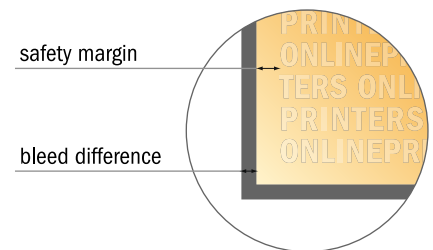

## Advertising signs

150.0 x 90.0 cm

- Data format (incl. 10.00 mm bleed): 152.00 x 92.00 cm

- Trimmed size: 150.00 x 90.00 cm

- **Safety margin**  
Maintaining 4 mm space between the text/information and the edge of the trimmed format prevents undesirable cuts.

### Please note:

- Allow for trim allowance and safety margin according to instructions.
- Arrange background graphics, images or graphics up to the edge of the data format.
- Tolerances may occur during production due to cutting, punching and folding processes.
- This sketch is not drawn to scale.
- Printing data: Instructions and templates can be found under the menu item "Printing data" at [www.onlineprinters.com](http://www.onlineprinters.com).