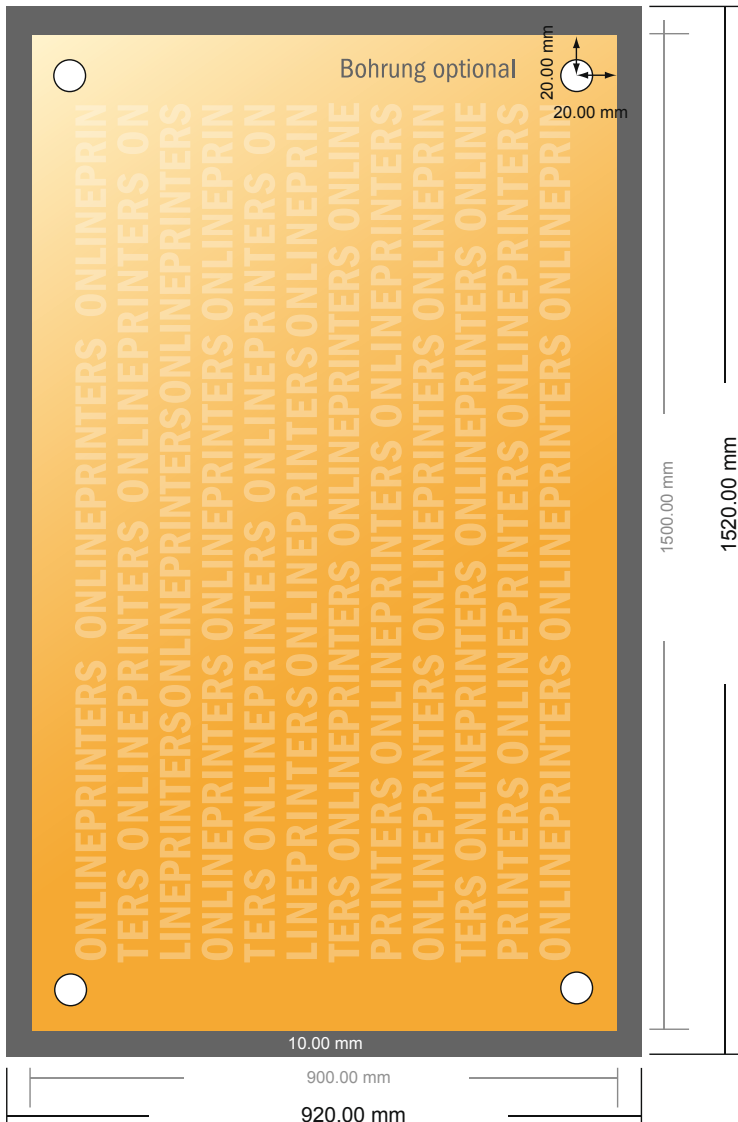

## Advertising signs

150.0 x 90.0 cm

- Data format (incl. 10.00 mm bleed): 152.00 x 92.00 cm

- Trimmed size: 150.00 x 90.00 cm

- **Safety margin**  
Maintaining 4 mm space between the text/information and the edge of the trimmed format prevents undesirable cuts.

### Please note:

- Allow for trim allowance and safety margin according to instructions.
- Arrange background graphics, images or graphics up to the edge of the data format.
- Tolerances may occur during production due to cutting, punching and folding processes.
- This sketch is not drawn to scale.
- Printing data: Instructions and templates can be found under the menu item "Printing data" at [www.onlineprinters.com](http://www.onlineprinters.com).