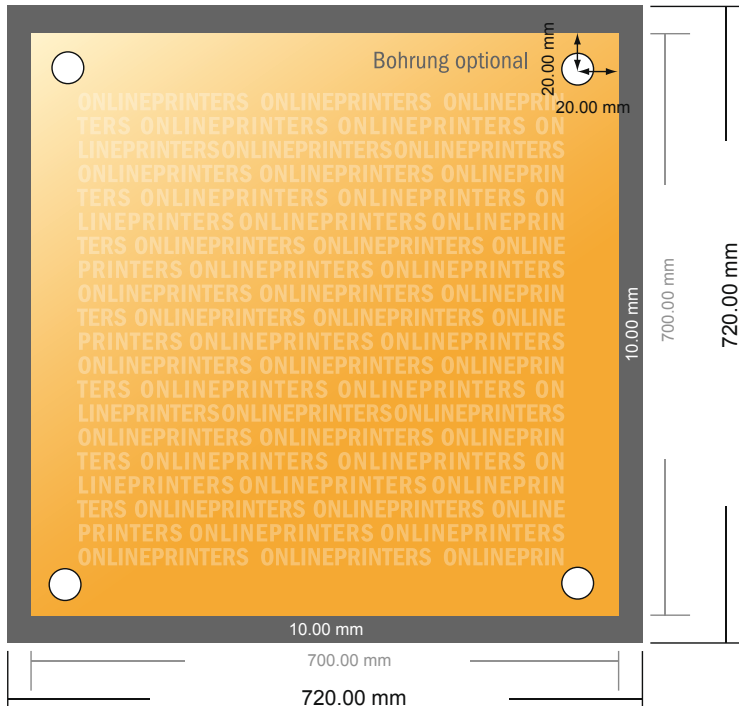

Advertising signs

70.0 x 70.0 cm

- Data format (incl. 10.00 mm bleed): 72.00 x 72.00 cm

- Trimmed size: 70.00 x 70.00 cm

- **Safety margin**
Maintaining 4 mm space between the text/information and the edge of the trimmed format prevents undesirable cuts.

Please note:

- Allow for trim allowance and safety margin according to instructions.
- Arrange background graphics, images or graphics up to the edge of the data format.
- Tolerances may occur during production due to cutting, punching and folding processes.
- This sketch is not drawn to scale.
- Printing data: Instructions and templates can be found under the menu item "Printing data" at www.onlineprinters.com.