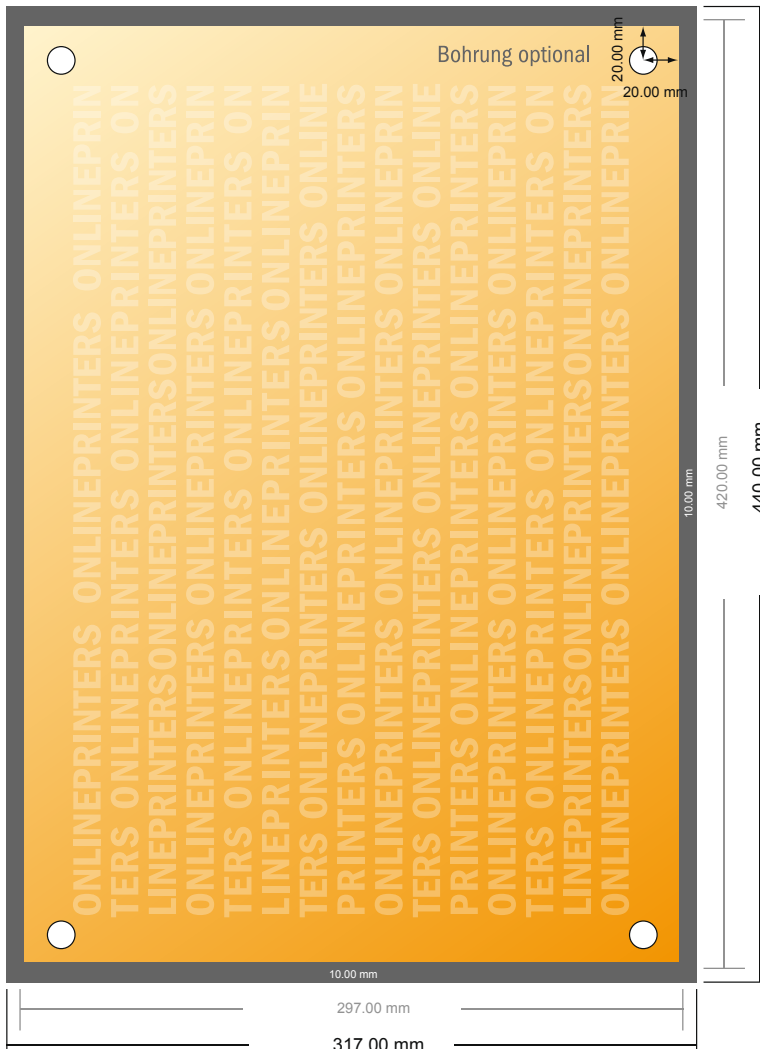

Advertising signs

A3

- Data format
(incl. 10.00 mm bleed):
44.00 x 31.70 cm

- Trimmed size:
42.00 x 29.70 cm

- **Safety margin**
Maintaining 4 mm space between the text/information and the edge of the trimmed format prevents undesirable cuts.

Please note:

- Allow for trim allowance and safety margin according to instructions.
- Arrange background graphics, images or graphics up to the edge of the data format.
- Tolerances may occur during production due to cutting, punching and folding processes.
- This sketch is not drawn to scale.
- Printing data: Instructions and templates can be found under the menu item "Printing data" at www.onlineprinters.com.