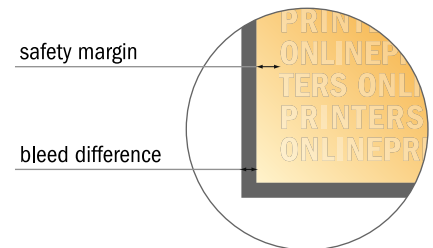

Roller Banner (print only)

85.0 x 200.0 cm

- Data format
(incl. 10.00 mm bleed):
87.00 x 227.00 cm
- Trimmed size:
85.00 x 225.00 cm
- Visible area:
85.00 x 200.00 cm
- Printable area:
85.00 x 225.00 cm
- **Safety margin**
Maintaining 10.00 mm space between the text/information and the edge of the trimmed format prevents undesirable cuts.

Please note:

- Allow for trim allowance and safety margin according to instructions.
- Arrange background graphics, images or graphics up to the edge of the data format.
- Tolerances may occur during production due to cutting, punching and folding processes.
- This sketch is not drawn to scale.
- Printing data: Instructions and templates can be found under the menu item "Printing data" at www.onlineprinters.com.