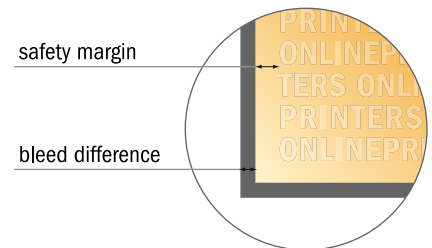

## Roller Banner, silver frame

85.0 x 200.0 cm

- **Data format**  
(incl. 10.00 mm bleed):  
87.00 x 227.00 cm
- **Trimmed size:**  
85.00 x 225.00 cm
- **Visible area:**  
85.00 x 200.00 cm
- **Printable area:**  
85.00 x 225.00 cm
- **Safety margin**  
Maintaining 10.00 mm space between the text/information and the edge of the trimmed format prevents undesirable cuts.

### Please note:

- Allow for trim allowance and safety margin according to instructions.
- Arrange background graphics, images or graphics up to the edge of the data format.
- Tolerances may occur during production due to cutting, punching and folding processes.
- This sketch is not drawn to scale.
- Printing data: Instructions and templates can be found under the menu item "Printing data" at [www.onlineprinters.com](http://www.onlineprinters.com).