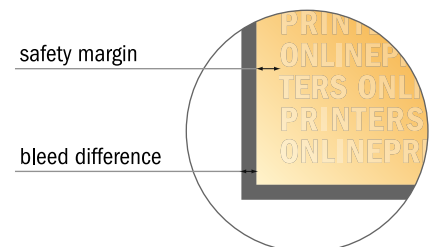

## Roller Banner, silver frame

85.0 x 215.0 cm

- Data format  
(incl. 10.00 mm bleed):  
87.00 x 242.00 cm
- Trimmed size:  
85.00 x 240.00 cm
- Visible area:  
85.00 x 215.00 cm
- Printable area:  
85.00 x 240.00 cm
- **Safety margin**  
Maintaining 10.00 mm space between the text/information and the edge of the trimmed format prevents undesirable cuts.

### Please note:

- Allow for trim allowance and safety margin according to instructions.
- Arrange background graphics, images or graphics up to the edge of the data format.
- Tolerances may occur during production due to cutting, punching and folding processes.
- This sketch is not drawn to scale.
- Printing data: Instructions and templates can be found under the menu item "Printing data" at [www.onlineprinters.com](http://www.onlineprinters.com).