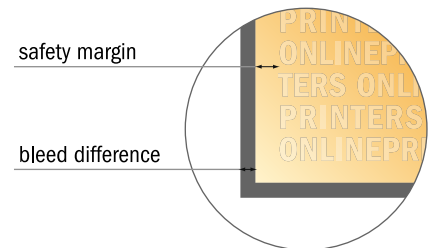

Roller Banner (print only)

85.0 x 215.0 cm

This area will not be visible when the roller banner is assembled. Nevertheless, please create a full-face design in your artwork to ensure a smooth transition. Do not place any important information here.

- Data format (incl. 10.00 mm bleed): 87.00 x 242.00 cm
- Trimmed size: 85.00 x 240.00 cm
- Visible area: 85.00 x 215.00 cm
- Printable area: 85.00 x 240.00 cm
- **Safety margin**
Maintaining 10.00 mm space between the text/information and the edge of the trimmed format prevents undesirable cuts.

Please note:

- Allow for trim allowance and safety margin according to instructions.
- Arrange background graphics, images or graphics up to the edge of the data format.
- Tolerances may occur during production due to cutting, punching and folding processes.
- This sketch is not drawn to scale.
- Printing data: Instructions and templates can be found under the menu item "Printing data" at www.onlineprinters.com.