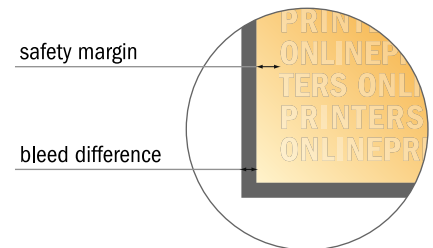

Roller Banner (print only)

100.0 x 200.0 cm

- **Data format**
(incl. 10.00 mm bleed):
102.00 x 227.00 cm
- **Trimmed size:**
100.00 x 225.00 cm
- **Visible area:**
100.00 x 200.00 cm
- **Printable area:**
100.00 x 225.00 cm
- **Safety margin**
Maintaining 10.00 mm space between the text/information and the edge of the trimmed format prevents undesirable cuts.

Please note:

- Allow for trim allowance and safety margin according to instructions.
- Arrange background graphics, images or graphics up to the edge of the data format.
- Tolerances may occur during production due to cutting, punching and folding processes.
- This sketch is not drawn to scale.
- Printing data: Instructions and templates can be found under the menu item "Printing data" at www.onlineprinters.com.