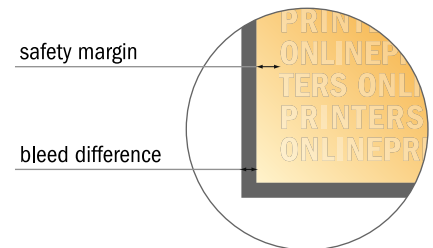

Roller Banner, silver frame

100.0 x 200.0 cm

- Data format
(incl. 10.00 mm bleed):
102.00 x 227.00 cm
- Trimmed size:
100.00 x 225.00 cm
- Visible area:
100.00 x 200.00 cm
- Printable area:
100.00 x 225.00 cm
- **Safety margin**
Maintaining 10.00 mm space between the text/information and the edge of the trimmed format prevents undesirable cuts.

Please note:

- Allow for trim allowance and safety margin according to instructions.
- Arrange background graphics, images or graphics up to the edge of the data format.
- Tolerances may occur during production due to cutting, punching and folding processes.
- This sketch is not drawn to scale.
- Printing data: Instructions and templates can be found under the menu item "Printing data" at www.onlineprinters.com.