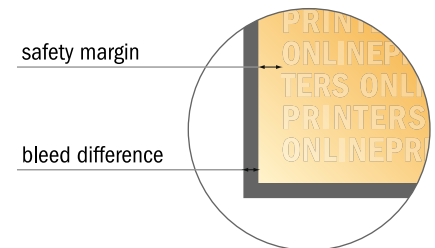

XXL Roller Banner (print only)

200.0 x 220.0 cm

- **Data format**
(incl. 10.00 mm bleed):
202.00 x 247.00 cm
- **Visible area:**
200.00 x 220.00 cm
- **Printable area:**
200.00 x 245.00 cm
- **Safety margin**
Maintaining 10.00 mm space between the text/information and the edge of the trimmed format prevents undesirable cuts.

This area will not be visible when the roller banner is assembled. Nevertheless, please create a full-face design in your artwork to ensure a smooth transition. Do not place any important information here.

Please note:

- Allow for trim allowance and safety margin according to instructions.
- Arrange background graphics, images or graphics up to the edge of the data format.
- Tolerances may occur during production due to cutting, punching and folding processes.
- This sketch is not drawn to scale.
- Printing data: Instructions and templates can be found under the menu item "Printing data" at www.onlineprinters.com.