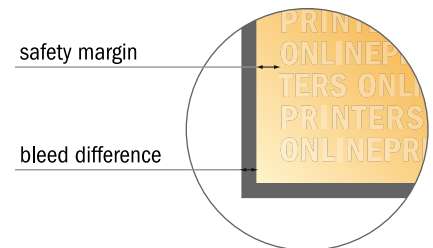

## XXL Roller Banner (print only)

200.0 x 250.0 cm

This area will not be visible when the roller banner is assembled. Nevertheless, please create a full-face design in your artwork to ensure a smooth transition. Do not place any important information here.

- **Data format**  
(incl. 10.00 mm bleed):  
202.00 x 277.00 cm
- **Visible area:**  
200.00 x 250.00 cm
- **Printable area:**  
200.00 x 275.00 cm
- **Safety margin**  
Maintaining 10.00 mm space between the text/information and the edge of the trimmed format prevents undesirable cuts.

### Please note:

- Allow for trim allowance and safety margin according to instructions.
- Arrange background graphics, images or graphics up to the edge of the data format.
- Tolerances may occur during production due to cutting, punching and folding processes.
- This sketch is not drawn to scale.
- Printing data: Instructions and templates can be found under the menu item "Printing data" at [www.onlineprinters.com](http://www.onlineprinters.com).