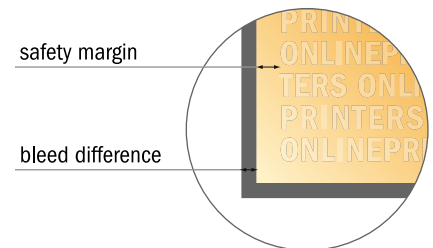

XXL Roller Banner

200.0 x 250.0 cm

This area will not be visible when the roller banner is assembled. Nevertheless, please create a full-face design in your artwork to ensure a smooth transition. Do not place any important information here.

- **Data format**
(incl. 10.00 mm bleed):
202.00 x 277.00 cm
- **Visible area:**
200.00 x 250.00 cm
- **Printable area:**
200.00 x 275.00 cm
- **Safety margin**
Maintaining 10.00 mm space between the text/information and the edge of the trimmed format prevents undesirable cuts.

Please note:

- Allow for trim allowance and safety margin according to instructions.
- Arrange background graphics, images or graphics up to the edge of the data format.
- Tolerances may occur during production due to cutting, punching and folding processes.
- This sketch is not drawn to scale.
- Printing data: Instructions and templates can be found under the menu item "Printing data" at www.onlineprinters.com.