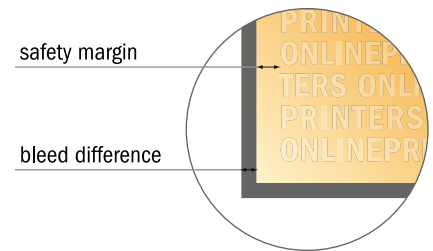

XXL Roller Banner (print only)

200.0 x 300.0 cm

- Data format (incl. 10.00 mm bleed): 202.00 x 327.00 cm
- Visible area: 200.00 x 300.00 cm
- Printable area: 200.00 x 325.00 cm
- **Safety margin**
Maintaining 10.00 mm space between the text/information and the edge of the trimmed format prevents undesirable cuts.

Please note:

- Allow for trim allowance and safety margin according to instructions.
- Arrange background graphics, images or graphics up to the edge of the data format.
- Tolerances may occur during production due to cutting, punching and folding processes.
- This sketch is not drawn to scale.
- Printing data: Instructions and templates can be found under the menu item "Printing data" at www.onlineprinters.com.