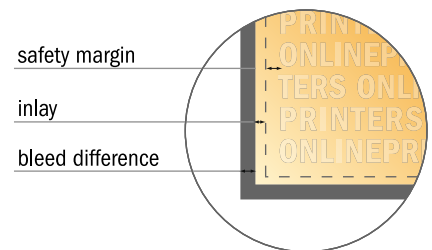

Fabric Posters, print only

84.1 x 200.0 cm • Portrait

- **Data format**
(incl. 10.00 mm inlay):
86.10 x 202.00 cm
- **Trimmed size:**
84.10 x 200.00 cm
- **Safety margin**
Maintaining 4 mm space between the text/information and the edge of the trimmed format prevents undesirable cuts.

Please note:

- Allow for trim allowance and safety margin according to instructions.
- Arrange background graphics, images or graphics up to the edge of the data format.
- Tolerances may occur during production due to cutting, punching and folding processes.
- This sketch is not drawn to scale.
- Printing data: Instructions and templates can be found under the menu item "Printing data" at www.onlineprinters.com.