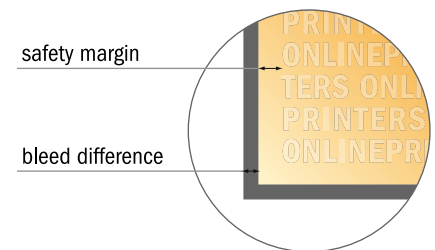

Stretcher Frame (aluminium)

125.0 x 125.0 cm

- **Data format**
(incl. 10.00 mm bleed):
127.00 x 127.00 cm
- **Trimmed size:**
125.00 x 125.00 cm
- **Safety margin**
Maintaining 4 mm space between the text/information and the edge of the trimmed format prevents undesirable cuts.

Please note:

- Allow for trim allowance and safety margin according to instructions.
- Arrange background graphics, images or graphics up to the edge of the data format.
- Tolerances may occur during production due to cutting, punching and folding processes.
- This sketch is not drawn to scale.
- Printing data: Instructions and templates can be found under the menu item "Printing data" at www.onlineprinters.com.