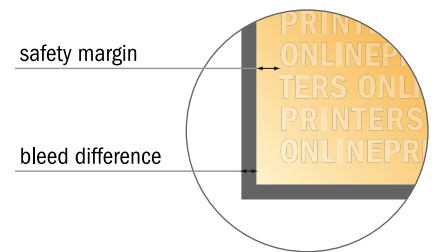

Stretcher Frames incl. print

84.0 x 119.0 cm

- **Data format**
(incl. 10.00 mm bleed):
86.00 x 121.00 cm
- **Trimmed size:**
84.00 x 119.00 cm
- **Safety margin**
Maintaining 4 mm space between the text/information and the edge of the trimmed format prevents undesirable cuts.

Please note:

- Allow for trim allowance and safety margin according to instructions.
- Arrange background graphics, images or graphics up to the edge of the data format.
- Tolerances may occur during production due to cutting, punching and folding processes.
- This sketch is not drawn to scale.
- Printing data: Instructions and templates can be found under the menu item "Printing data" at www.onlineprinters.com.