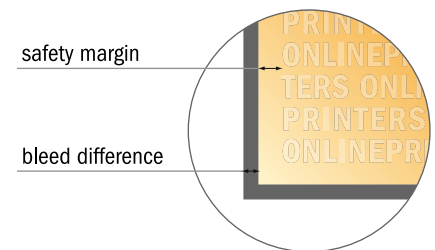

Large-sized Adhesive Film

70.0 x 100.0

- Data format
(incl. 2.00 mm bleed):
70.40 x 100.40 cm
- Trimmed size:
70.00 x 100.00 cm
- **Safety margin**
Maintaining 4 mm space between the text/information and the edge of the trimmed format prevents undesirable cuts.

Please note:

- Allow for trim allowance and safety margin according to instructions.
- Arrange background graphics, images or graphics up to the edge of the data format.
- Tolerances may occur during production due to cutting, punching and folding processes.
- This sketch is not drawn to scale.
- Printing data: Instructions and templates can be found under the menu item "Printing data" at www.onlineprinters.com.