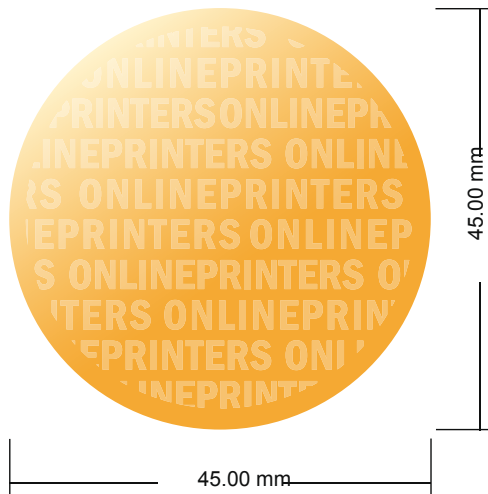

## Stamp Plate for Professional

round, 4.5 cm diameter

- Data format:  
4.50 x 4.50 cm
- Trimmed size:  
4.50 x 4.50 cm

### Please note:

- This sketch is not drawn to scale.
- Printing data: Instructions and templates can be found under the menu item "Printing data" at [www.onlineprinters.com](http://www.onlineprinters.com).