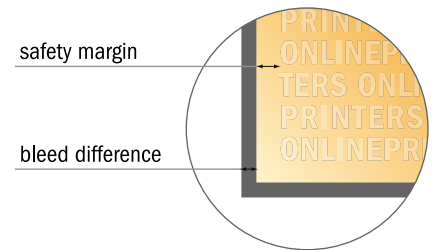

Wooden Stretcher Frame

60.0 x 84.0 cm

- Data format
(incl. 30.00 mm bleed):
66.00 x 90.00 cm
- Trimmed size:
60.00 x 84.00 cm
- **Safety margin**
Maintaining 15.00 mm space between the text/information and the edge of the trimmed format prevents undesirable cuts.

Please note:

- Allow for trim allowance and safety margin according to instructions.
- Arrange background graphics, images or graphics up to the edge of the data format.
- Tolerances may occur during production due to cutting, punching and folding processes.
- This sketch is not drawn to scale.
- Printing data: Instructions and templates can be found under the menu item "Printing data" at www.onlineprinters.com.