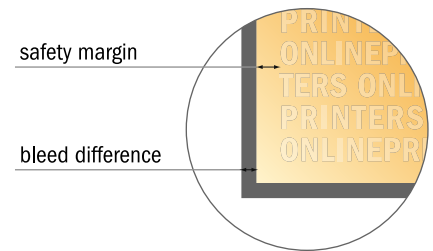

## Bookmark

5.2 x 21.0 cm

- Data format (incl. 2.00 mm bleed): 5.60 x 21.40 cm
- Trimmed size: 5.20 x 21.00 cm
- Front side and reverse side dimensions are identical.
- **Safety margin**  
Maintaining 4 mm space between the text/information and the edge of the trimmed format prevents undesirable cuts.

### Please note:

- Allow for trim allowance and safety margin according to instructions.
- Arrange background graphics, images or graphics up to the edge of the data format.
- Tolerances may occur during production due to cutting, punching and folding processes.
- This sketch is not drawn to scale.
- Printing data: Instructions and templates can be found under the menu item "Printing data" at [www.onlineprinters.com](http://www.onlineprinters.com).