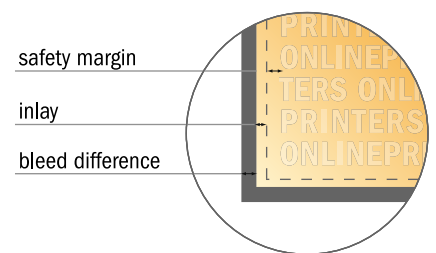

Wingflag, print only

85.0 x 415.0 cm

- Data format:
100.00 x 380.00 cm
- Trimmed size:
90.00 x 368.00 cm
- **Safety margin**
Maintaining 10 mm space between the text/information and the edge of the trimmed format prevents undesirable cuts.

Please note:

- Allow for trim allowance and safety margin according to instructions.
- Arrange background graphics, images or graphics up to the edge of the data format.
- Tolerances may occur during production due to cutting, punching and folding processes.
- This sketch is not drawn to scale.
- Printing data: Instructions and templates can be found under the menu item "Printing data" at www.onlineprinters.com.