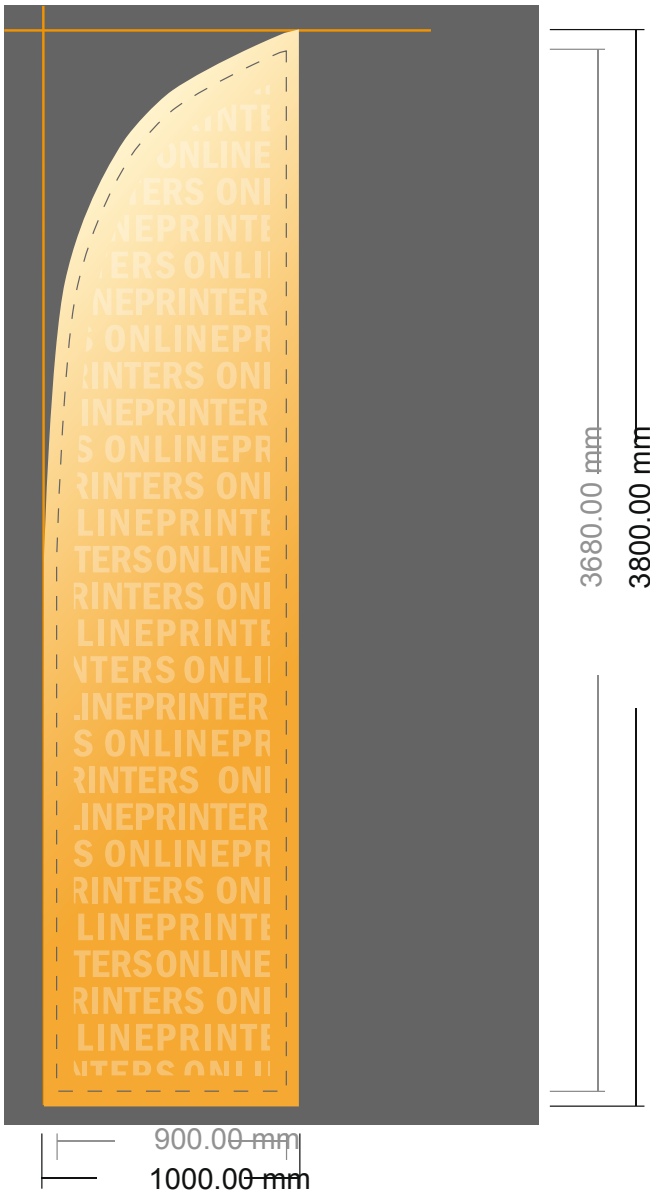

Wingflag, print only

85.0 x 415.0 cm

- Data format:
100.00 x 380.00 cm
- Trimmed size:
90.00 x 368.00 cm
- **Safety margin**
Maintaining 10 mm space between the text/information and the edge of the trimmed format prevents undesirable cuts.

Please note:

- Allow for trim allowance and safety margin according to instructions.
- Arrange background graphics, images or graphics up to the edge of the data format.
- Tolerances may occur during production due to cutting, punching and folding processes.
- This sketch is not drawn to scale.
- Printing data: Instructions and templates can be found under the menu item "Printing data" at www.onlineprinters.com.