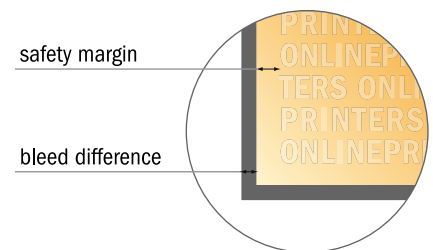

Corrugated Plastic Sheets

100.0 x 200.0 cm

- Data format
(incl. 2.00 mm bleed):
100.40 x 200.40 cm
- Trimmed size:
100.00 x 200.00 cm
- Front side and reverse side dimensions are identical.
- **Safety margin**
Maintaining 4 mm space between the text/information and the edge of the trimmed format prevents undesirable cuts.

Please note:

- Allow for trim allowance and safety margin according to instructions.
- Arrange background graphics, images or graphics up to the edge of the data format.
- Tolerances may occur during production due to cutting, punching and folding processes.
- This sketch is not drawn to scale.
- Printing data: Instructions and templates can be found under the menu item "Printing data" at www.onlineprinters.com.