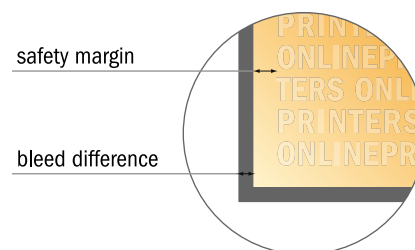

Flyers & Leaflets

Inlay up to DIN-A5

- Data format (incl. 2.00 mm bleed): 14.50 x 20.70 cm
- Trimmed size: 14.10 x 20.30 cm
- Front side and reverse side dimensions are identical.
- **Safety margin**
Maintaining 4 mm space between the text/information and the edge of the trimmed format prevents undesirable cuts.

Please note:

- Allow for trim allowance and safety margin according to instructions.
- Arrange background graphics, images or graphics up to the edge of the data format.
- Tolerances may occur during production due to cutting, punching and folding processes.
- This sketch is not drawn to scale.
- Printing data: Instructions and templates can be found under the menu item "Printing data" at www.onlineprinters.com.