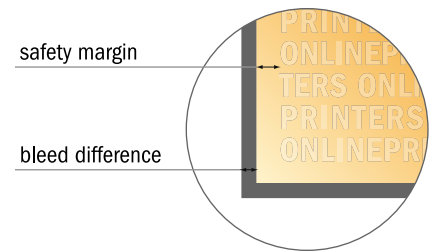

Flyers & Leaflets

Inlay up to DIN-A6

- Data format (incl. 2.00 mm bleed): 10.40 x 14.50 cm
- Trimmed size: 10.00 x 14.10 cm
- Front side and reverse side dimensions are identical.
- **Safety margin**
Maintaining 4 mm space between the text/information and the edge of the trimmed format prevents undesirable cuts.

Please note:

- Allow for trim allowance and safety margin according to instructions.
- Arrange background graphics, images or graphics up to the edge of the data format.
- Tolerances may occur during production due to cutting, punching and folding processes.
- This sketch is not drawn to scale.
- Printing data: Instructions and templates can be found under the menu item "Printing data" at www.onlineprinters.com.