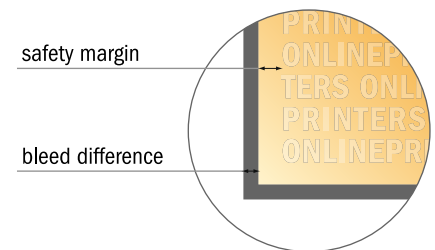

Stickers

A6-Square

- Data format
(incl. 2.00 mm bleed):
10.90 x 10.90 cm
- Trimmed size:
10.50 x 10.50 cm
- Safety margin
Maintaining 4 mm space between the text/information and the edge of the trimmed format prevents undesirable cuts.

Please note:

- Allow for trim allowance and safety margin according to instructions.
- Arrange background graphics, images or graphics up to the edge of the data format.
- Tolerances may occur during production due to cutting, punching and folding processes.
- This sketch is not drawn to scale.
- Printing data: Instructions and templates can be found under the menu item "Printing data" at www.onlineprinters.com.