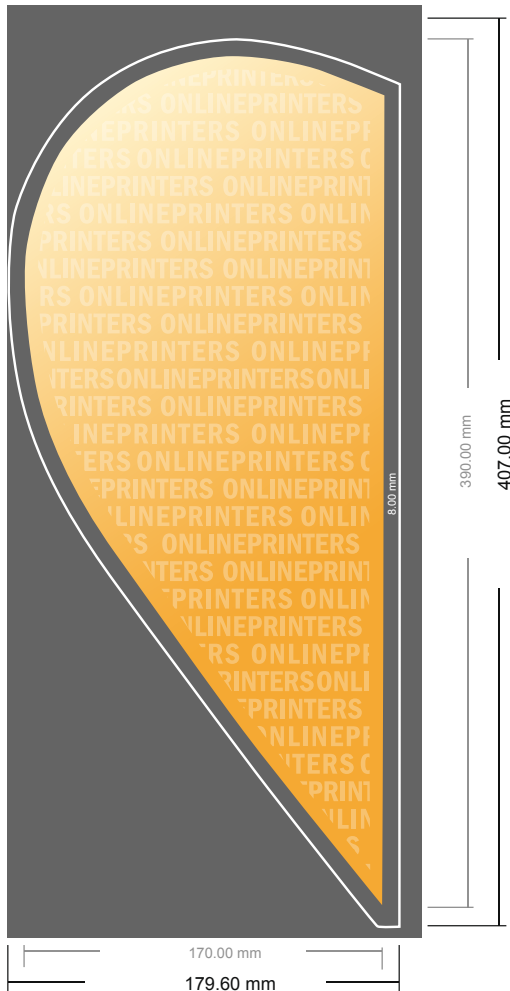

Table Flags incl. print

17.0 x 39.0 cm

- **Data format**
(incl. 8.00 mm bleed):
17.96 x 40.70 cm
- **Trimmed size:**
17.00 x 39.00 cm
- **System dimensions:**
17.00 x 39.00 cm (without stand)
- **Safety margin**
Maintaining 20 mm space between the text/information and the edge of the trimmed format prevents undesirable cuts.

Please note:

- Allow for trim allowance and safety margin according to instructions.
- Arrange background graphics, images or graphics up to the edge of the data format.
- Tolerances may occur during production due to cutting, punching and folding processes.
- This sketch is not drawn to scale.
- Printing data: Instructions and templates can be found under the menu item "Printing data" at www.onlineprinters.com.