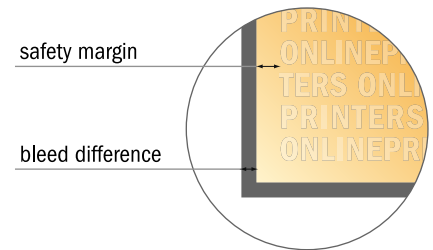

Floor Stickers

DIN-A1

- Data format**
 (incl. 2.00 mm bleed):
 59.80 x 84.50 cm
- Trimmed size:**
 59.40 x 84.10 cm
- Safety margin**
 Maintaining 4 mm space between the text/information and the edge of the trimmed format prevents undesirable cuts.

Please note:

- Allow for trim allowance and safety margin according to instructions.
- Arrange background graphics, images or graphics up to the edge of the data format.
- Tolerances may occur during production due to cutting, punching and folding processes.
- This sketch is not drawn to scale.
- Printing data: Instructions and templates can be found under the menu item "Printing data" at www.onlineprinters.com.