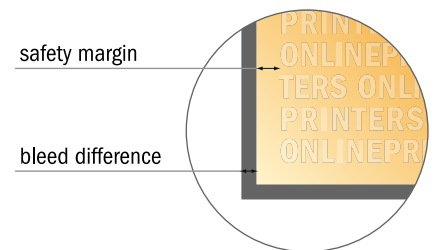

Wall Calendars adhesive binding

A5 • Portrait

- **Data format**
(incl. 2.00 mm bleed):
15.20 x 21.40 cm
- **Trimmed size:**
14.80 x 21.00 cm
- **Safety margin**
Maintaining 4 mm space between the text/information and the edge of the trimmed format prevents undesirable cuts.

Please note:

- Allow for trim allowance and safety margin according to instructions.
- Arrange background graphics, images or graphics up to the edge of the data format.
- Tolerances may occur during production due to cutting, punching and folding processes.
- This sketch is not drawn to scale.
- Printing data: Instructions and templates can be found under the menu item "Printing data" at www.onlineprinters.com.