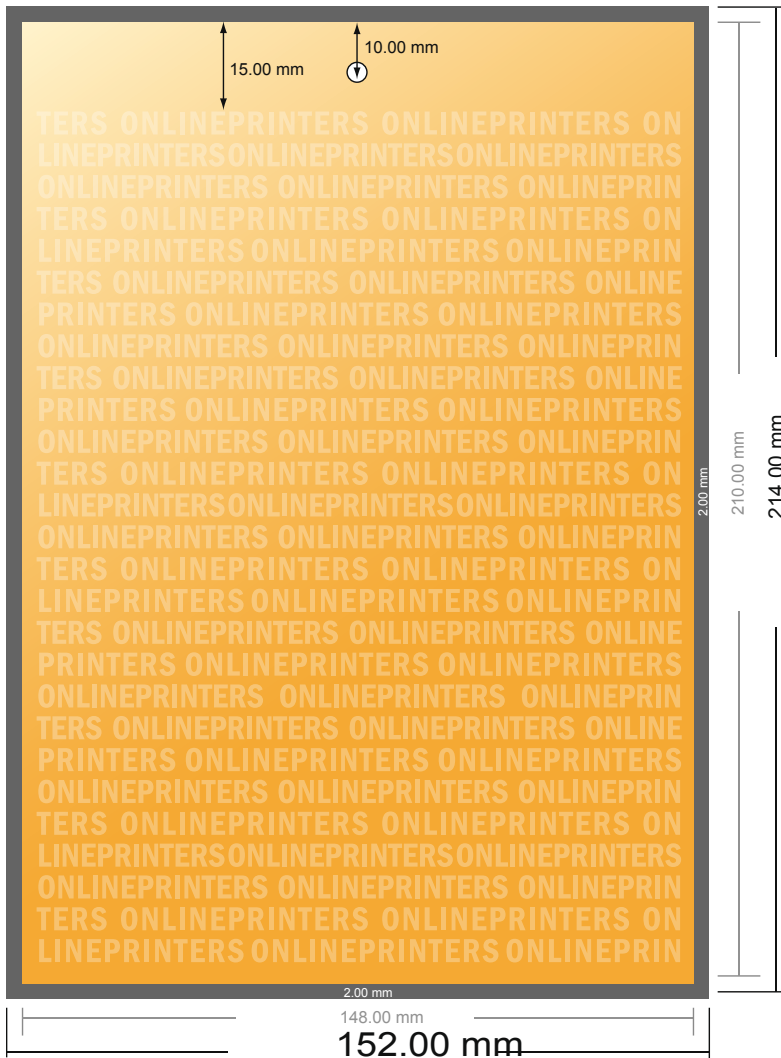

Wall Calendars adhesive binding

A5 • Portrait

- **Data format**
(incl. 2.00 mm bleed):
15.20 x 21.40 cm
- **Trimmed size:**
14.80 x 21.00 cm
- **Safety margin**
Maintaining 4 mm space between the text/information and the edge of the trimmed format prevents undesirable cuts.

Please note:

- Allow for trim allowance and safety margin according to instructions.
- Arrange background graphics, images or graphics up to the edge of the data format.
- Tolerances may occur during production due to cutting, punching and folding processes.
- This sketch is not drawn to scale.
- Printing data: Instructions and templates can be found under the menu item "Printing data" at www.onlineprinters.com.