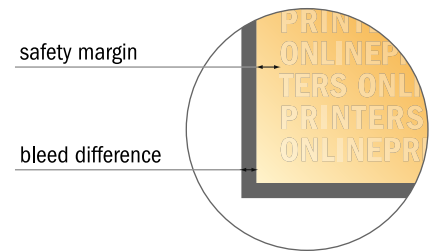

## Postcards

DL

- Data format (incl. 2.00 mm bleed): 10.90 x 21.40 cm
- Trimmed size: 10.50 x 21.00 cm
- Front side and reverse side dimensions are identical.
- **Safety margin**  
Maintaining 4 mm space between the text/information and the edge of the trimmed format prevents undesirable cuts.

### Please note:

- Allow for trim allowance and safety margin according to instructions.
- Arrange background graphics, images or graphics up to the edge of the data format.
- Tolerances may occur during production due to cutting, punching and folding processes.
- This sketch is not drawn to scale.
- Printing data: Instructions and templates can be found under the menu item "Printing data" at [www.onlineprinters.com](http://www.onlineprinters.com).