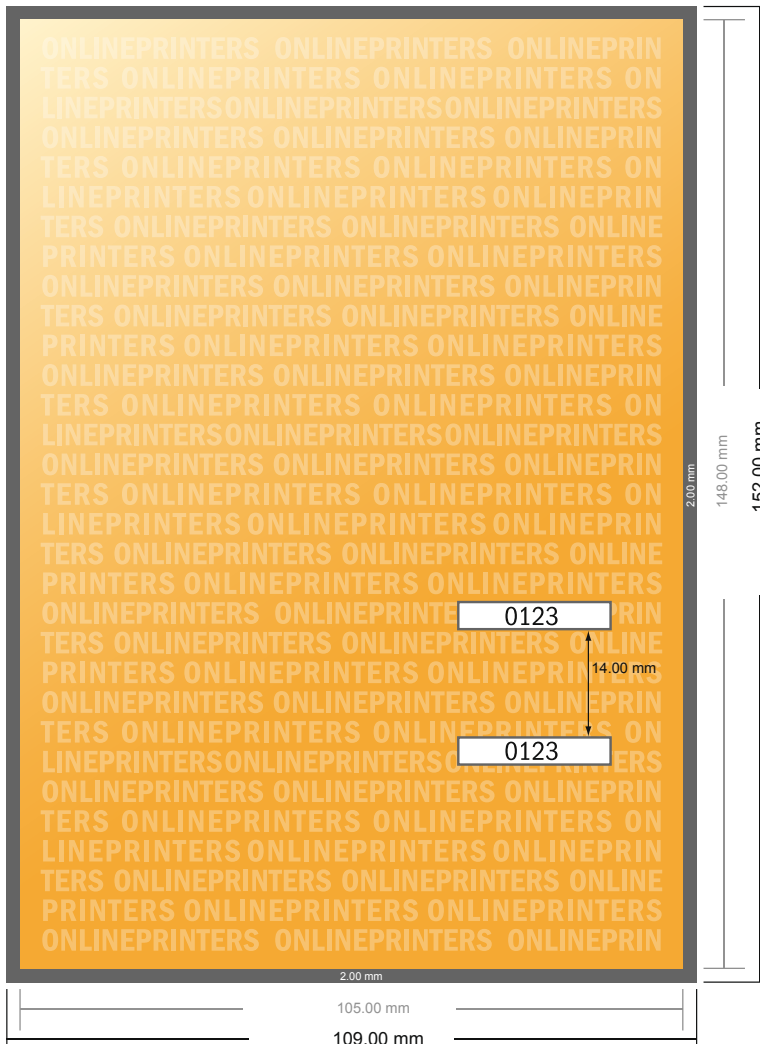

# Event Tickets (black-light ink)

A6

- Data format (incl. 2.00 mm bleed): 10.90 x 15.20 cm
- Trimmed size: 10.50 x 14.80 cm
- **Safety margin**  
Maintaining 4 mm space between the text/information and the edge of the trimmed format prevents undesirable cuts.

**Please note:**

- Allow for trim allowance and safety margin according to instructions.
- Arrange background graphics, images or graphics up to the edge of the data format.
- Tolerances may occur during production due to cutting, punching and folding processes.
- This sketch is not drawn to scale.
- Printing data: Instructions and templates can be found under the menu item "Printing data" at [www.onlineprinters.com](http://www.onlineprinters.com).