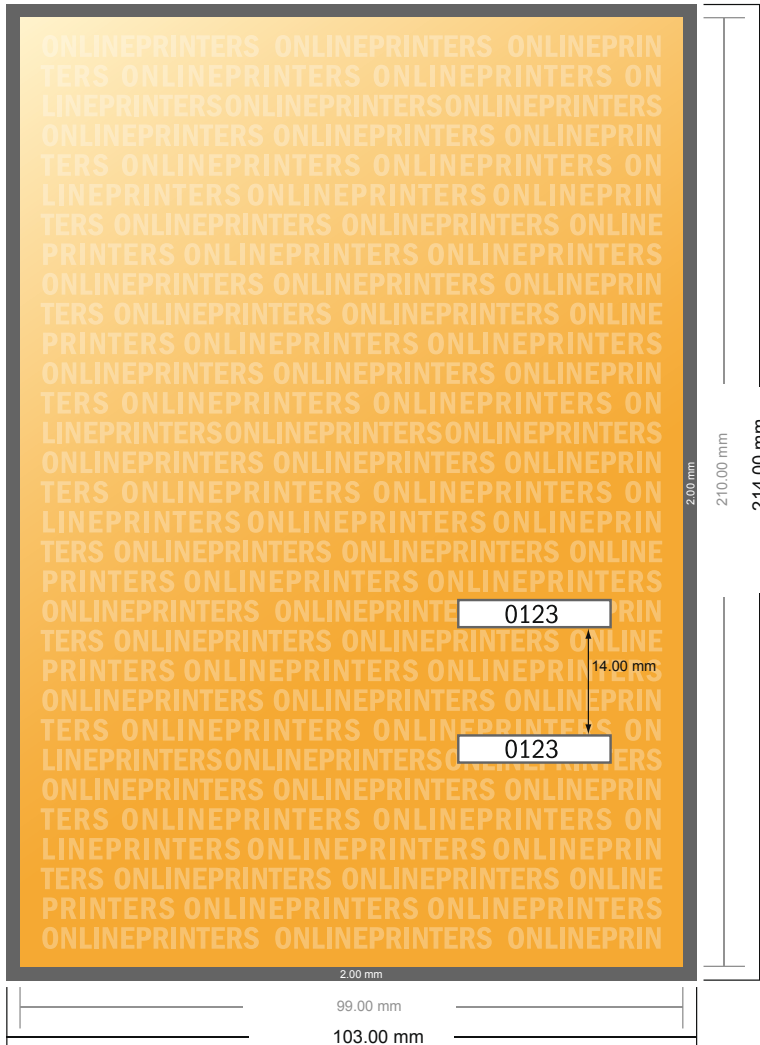

Event Tickets (black-light ink)

1/3 DIN-A4

- Data format (incl. 2.00 mm bleed): 10.30 x 21.40 cm
- Trimmed size: 9.90 x 21.00 cm
- **Safety margin**
Maintaining 4 mm space between the text/information and the edge of the trimmed format prevents undesirable cuts.

Please note:

- Allow for trim allowance and safety margin according to instructions.
- Arrange background graphics, images or graphics up to the edge of the data format.
- Tolerances may occur during production due to cutting, punching and folding processes.
- This sketch is not drawn to scale.
- Printing data: Instructions and templates can be found under the menu item "Printing data" at www.onlineprinters.com.