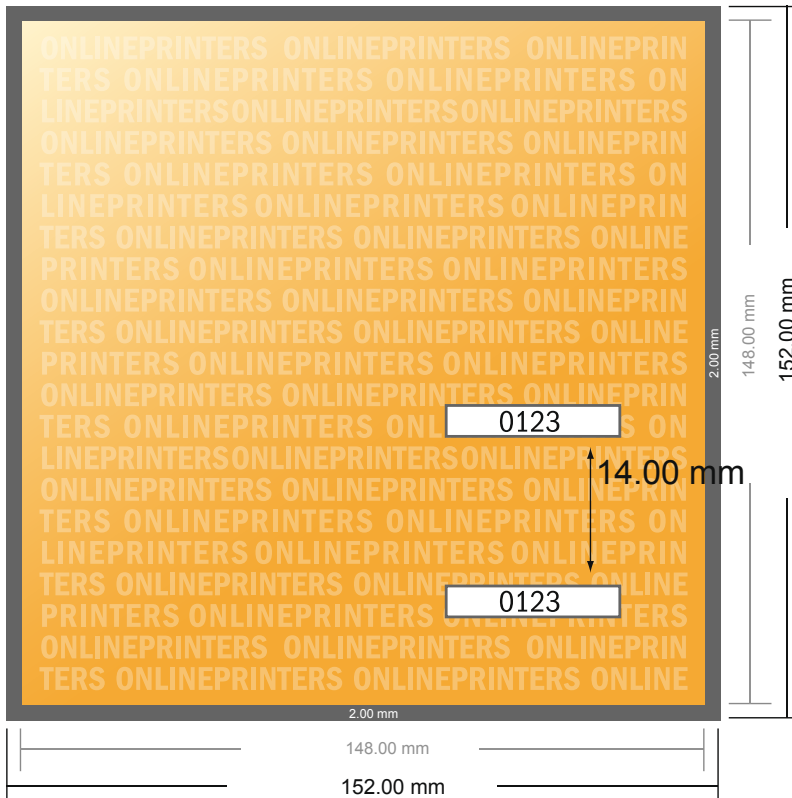

Event Tickets (black-light ink)

A5-Square

- Data format (incl. 2.00 mm bleed): 15.20 x 15.20 cm

- Trimmed size: 14.80 x 14.80 cm

- **Safety margin**
Maintaining 4 mm space between the text/information and the edge of the trimmed format prevents undesirable cuts.

Please note:

- Allow for trim allowance and safety margin according to instructions.
- Arrange background graphics, images or graphics up to the edge of the data format.
- Tolerances may occur during production due to cutting, punching and folding processes.
- This sketch is not drawn to scale.
- Printing data: Instructions and templates can be found under the menu item "Printing data" at www.onlineprinters.com.